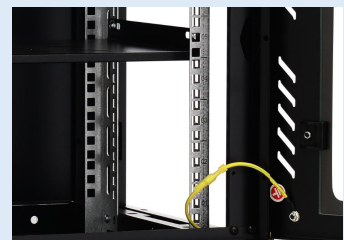

Standard

Comply with ANSI/EIA RS-310-D, DIN41497 part 1, IEC297-2, DIN41494 part 7, GBIT3047.2-92 standard.

Feature

19 inch standard;

Removable Side Panels, side locks optional;

Knock off hole for entering cable on both top cover, bottom panel, real panel

Material

SPCC Cold Rolled Steel

Thickness:2.0mm-1.2mm-0.8mm

Surface Finish:

Powder coating

Cabinet details

Fan exhaust hole

Fan unit optional

Removable side panels
(Side lock optional)

Cable entrance on rear panel

Front tempered glass door
with metal perforated border

Zinc plated mounting profile
(Ground wire optional)

Exploded-View

Main dimension

Main Parts

S/N	Specification	Quantity	Unit	Material	Surface Finish	Remark
1	Mounting profile	4	Piece	Coated Zinc plate t2.0	Coated Zinc	with U mark
2	Frame	2	Piece	SPCC cold rolled steel t1.2	Powder coated	
3	Side panel	2	Piece	SPCC cold rolled steel t0.8	Powder coated	
4	Top cover	1	Piece	SPCC cold rolled steel t0.8	Powder coated	
5	Bottom panel	1	Piece	SPCC cold rolled steel t0.8	Powder coated	
6	Rear panel	1	Piece	SPCC cold rolled steel t0.8	Powder coated	
7	Front door	1	Piece	5MM toughened glass door/SPCC t1.0	Powder coated	
8	Lock	1	Piece	Steel	Color Zinc	with 2 keys
9	M6 Square nut	12	Piece	Steel	Color Zinc	
10	M6 B-head screw	12	Piece	Steel	Color Zinc	
11	Allen wrench	1	Piece	Steel	Color Zinc	