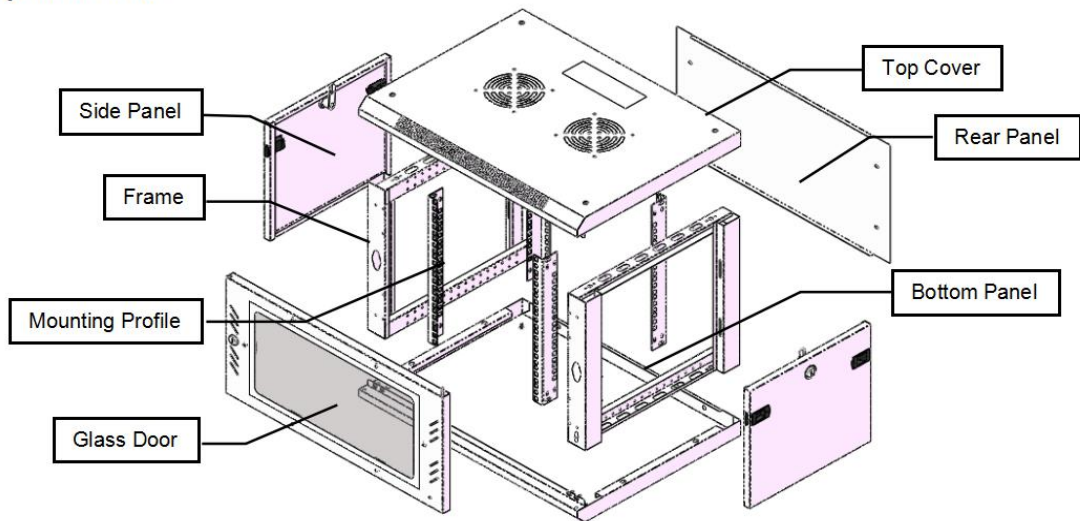

Removable side panels
(Side lock optional)

Cable entrance on rear panel

Front tempered glass door
with metal perforated border

Zinc plated mounting profile
(Ground wire optional)

Exploded-View

Main dimension

Main Parts

S/N	Specification	Quantity	Unit	Material	Surface Finish	Remark
1	Mounting profile	4	Piece	Coated Zinc plate t2.0	Coated Zinc	with U mark
2	Frame	2	Piece	SPCC cold rolled steel t1.2	Powder coated	
3	Side panel	2	Piece	SPCC cold rolled steel t0.8	Powder coated	
4	Top cover	1	Piece	SPCC cold rolled steel t0.8	Powder coated	
5	Bottom panel	1	Piece	SPCC cold rolled steel t0.8	Powder coated	
6	Rear panel	1	Piece	SPCC cold rolled steel t0.8	Powder coated	
7	Front door	1	Piece	5MM toughened glass door/SPCC t1.0	Powder coated	
8	Lock	1	Piece	Steel	Color Zinc	with 2 keys
9	M6 Square nut	12	Piece	Steel	Color Zinc	
10	M6 B-head screw	12	Piece	Steel	Color Zinc	
11	Allen wrench	1	Piece	Steel	Color Zinc	