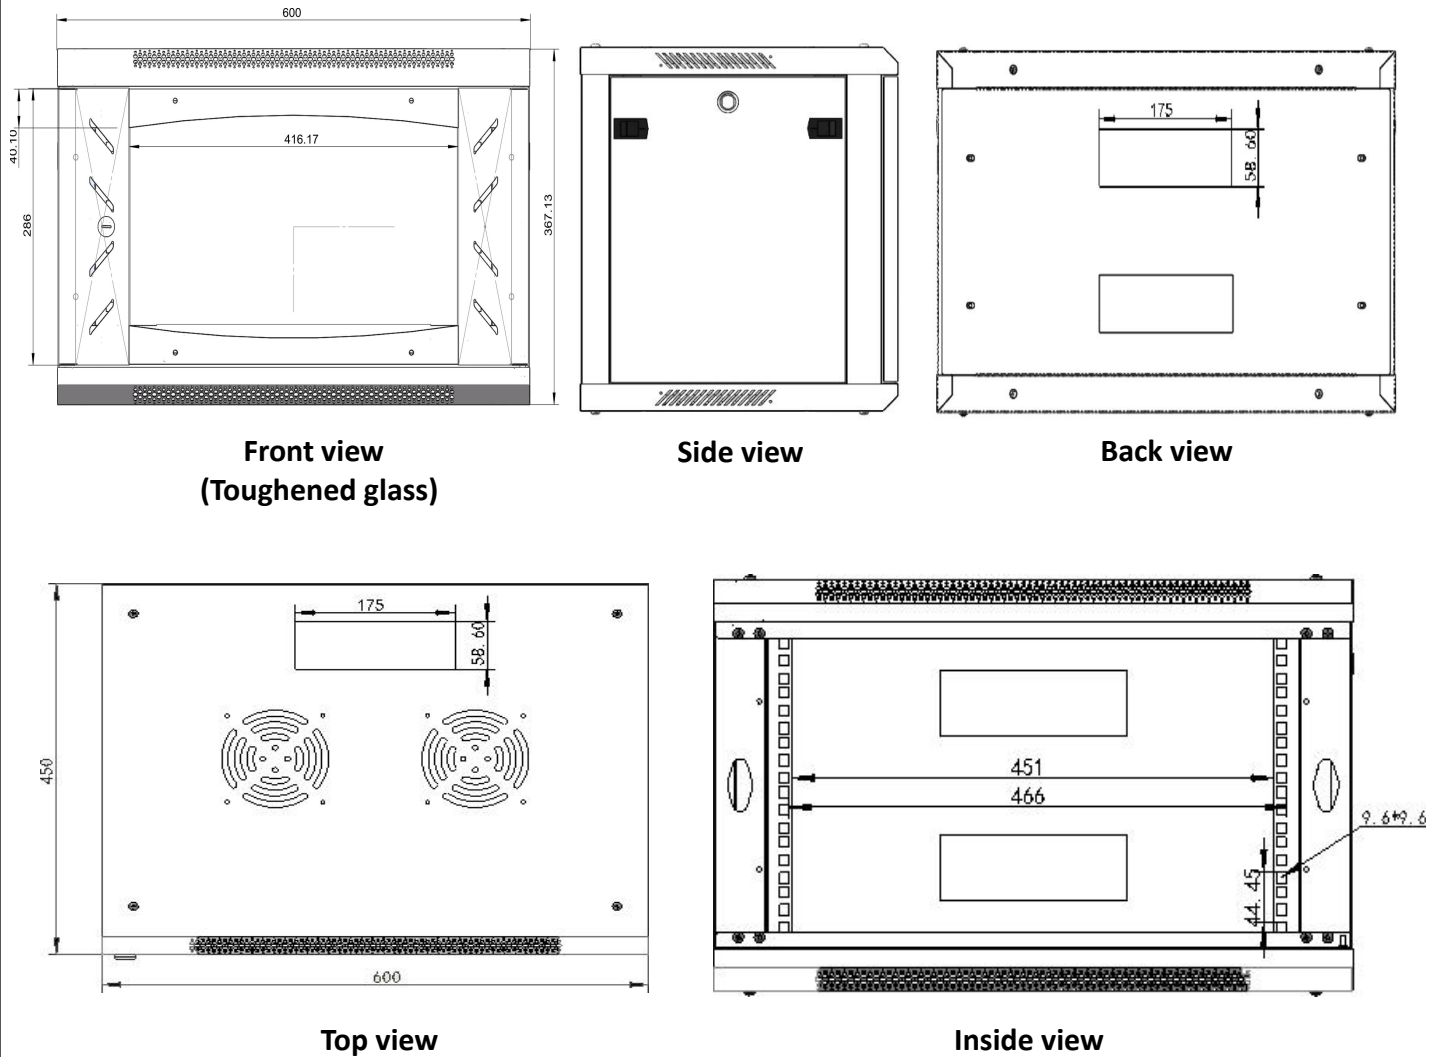

Standard

Comply with ANSI/EIA RS-310-D, DIN41497 part 1, IEC297-2, DIN41494 part 7, GBIT3047.2-92 standard.

Feature

19 inch standard;

Removable Side Panels, side locks optional;

Knock off hole for entering cable on both top cover, bottom panel, real panel

Removable side panels
(Side lock optional)

Cable entrance on rear panel

Front tempered glass door
with metal perforated border

Zinc plated mounting profile
(Ground wire optional)

Exploded-View

Main dimension

Main Parts

S/N	Specification	Quantity	Unit	Material	Surface Finish	Remark
1	Mounting profile	4	Piece	Coated Zinc plate t2.0	Coated Zinc	with U mark
2	Frame	2	Piece	SPCC cold rolled steel t1.2	Powder coated	
3	Side panel	2	Piece	SPCC cold rolled steel t0.8	Powder coated	
4	Top cover	1	Piece	SPCC cold rolled steel t0.8	Powder coated	
5	Bottom panel	1	Piece	SPCC cold rolled steel t0.8	Powder coated	
6	Rear panel	1	Piece	SPCC cold rolled steel t0.8	Powder coated	
7	Front door	1	Piece	5MM toughened glass door/SPCC t1.0	Powder coated	
8	Lock	1	Piece	Steel	Color Zinc	with 2 keys
9	M6 Square nut	12	Piece	Steel	Color Zinc	
10	M6 B-head screw	12	Piece	Steel	Color Zinc	
11	Allen wrench	1	Piece	Steel	Color Zinc	

Specification

Model No.	Capacity	Width	Depth	Height	Packing dimension	Volume
	(U)	(mm)	(mm)	(mm)	(mm)	(CBM)
WM.6404	4	600	450	280	635*485*160	0.049
WM.6604			600		635*635*230	0.093
WM.6406	6	600	450	368	635*485*160	0.049
WM.6606			600		635*635*230	0.093
WM.6409	9	600	450	501	635*485*235	0.072
WM.6609			600		635*635*231	0.093
WM.6412	12	600	450	635	665*595*236	0.093
WM.6612			600		665*635*231	0.098
WM.6415	15	600	450	769	635*940*98, 802*460*132	0.137
WM.6615			600		635*757*236	0.113
WM.6418	18	600	450	901	635*940*98, 935*460*132	0.137
WM.6618			600		935*630*236	0.139